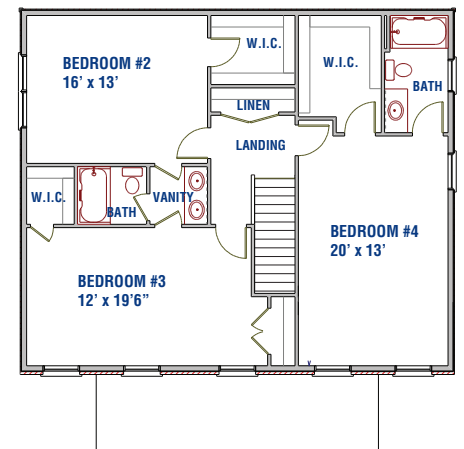

## 3,012 Total Square Feet

- Upscale community in the Old Mooreland section of Carlisle.
- 1st floor master suite.
- The kitchen, breakfast and family rooms combine creating an open environment to enjoy.
- Butler's pantry & walk-in pantry.
- 5 bedrooms, 4 baths, 2-car rear entry garage, full basement.
- Oversize rear patio.
- Exterior lawn and snow maintenance.

**First Floor Plan**

**Second Floor Plan**