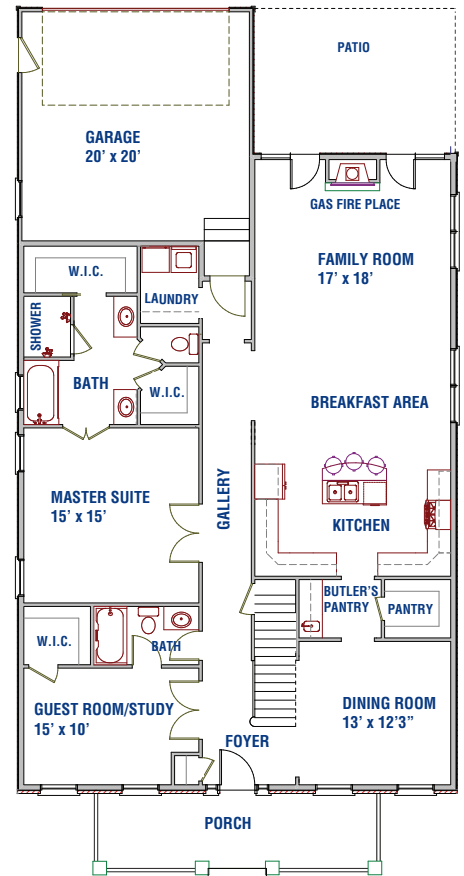

## 3,012 Total Square Feet

- Upscale community in the Old Mooreland section of Carlisle.
- 1st floor master suite.
- The kitchen, breakfast and family rooms combine creating an open environment to enjoy.
- Butler's pantry & walk-in pantry.
- 5 bedrooms, 4 baths, 2-car rear entry garage, full basement.
- Oversize rear patio.
- Exterior lawn and snow maintenance.

**First Floor Plan**

**Second Floor Plan**